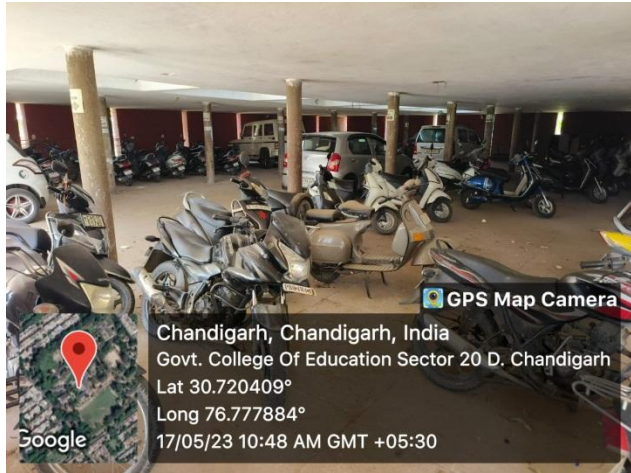

5.1.2 - AVAILABLE STUDENT SUPPORT FACILITIES IN GOVERNMENT COLLEGE OF EDUCATION, SECTOR 20-D, CHANDIGARH

INDEX

Sr. No	Content	Page No.
1	Geo-tagged pictures of student support facilities for students (Vehicle parking, common rooms, first aid room, book bank, drinking water, canteen & toilets)	1-3

Govt. College of Education, Sector-20 D, Chandigarh

Geo-Tagged Pics

Vehicle Parking

Girls Common Room

First aid and Medical aid

Book Bank

Safe Drinking Water

Boys Hostel