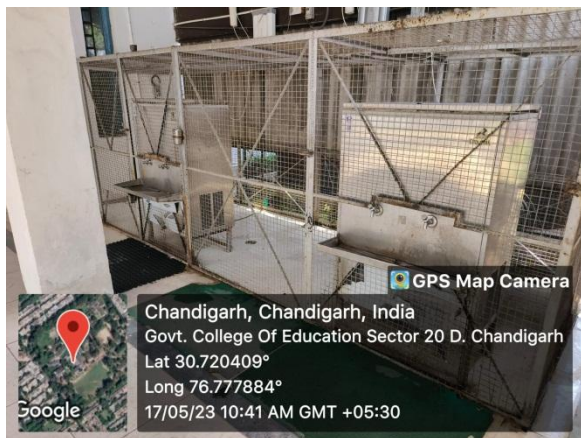

5.1.2 - AVAILABLE STUDENT SUPPORT FACILITIES IN GOVERNMENT COLLEGE OF EDUCATION, SECTOR 20-D, CHANDIGARH

INDEX

Sr. No	Content	Page No.
1	Geo-tagged pictures of student support facilities for students (Vehicle parking, common rooms, first aid room, book bank, drinking water, canteen & toilets)	1-3

Govt. College of Education, Sector-20 D, Chandigarh

Geo-Tagged Pics

Vehicle Parking

Girls Common Room

First aid and Medical aid

Book Bank

Safe Drinking Water

Boys Hostel

Girls Hostel

Canteen

Girls Toilet

Recreational Facility