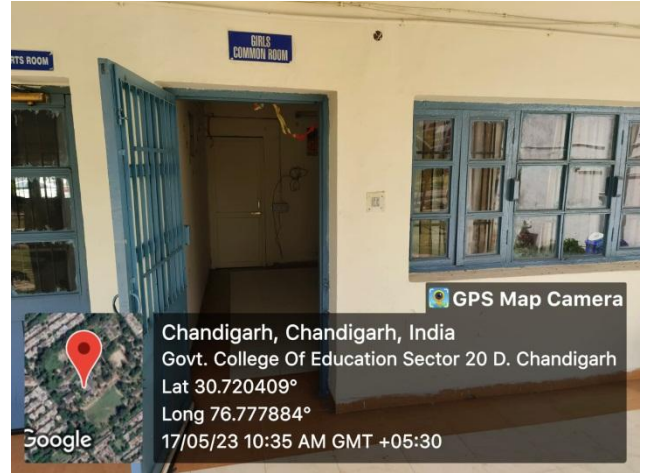

5.1.2 - AVAILABLE STUDENT SUPPORT FACILITIES IN GOVERNMENT COLLEGE OF EDUCATION, SECTOR 20-D, CHANDIGARH

INDEX

Sr. No	Content	Page No.
1	Geo-tagged pictures of student support facilities for students (Vehicle parking, common rooms, first aid room, book bank, drinking water, canteen & toilets)	1-3

Govt. College of Education, Sector-20 D, Chandigarh

Geo-Tagged Pics

Vehicle Parking

Girls Common Room

First aid and Medical aid

Book Bank

Safe Drinking Water

Boys Hostel