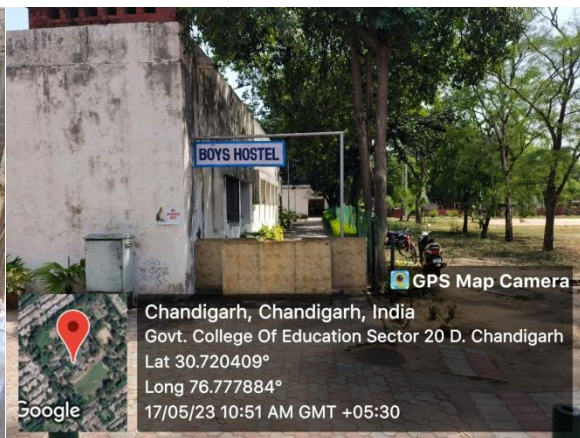

5.1.2 - AVAILABLE STUDENT SUPPORT FACILITIES IN GOVERNMENT COLLEGE OF EDUCATION, SECTOR 20-D, CHANDIGARH

INDEX

Sr. No	Content	Page No.
1	Geo-tagged pictures of student support facilities for students (Vehicle parking, common rooms, first aid room, book bank, drinking water, canteen & toilets)	1-3

Govt. College of Education, Sector-20 D, Chandigarh

Geo-Tagged Pics

Vehicle Parking

Girls Common Room

First aid and Medical aid

Book Bank

Safe Drinking Water

Boys Hostel