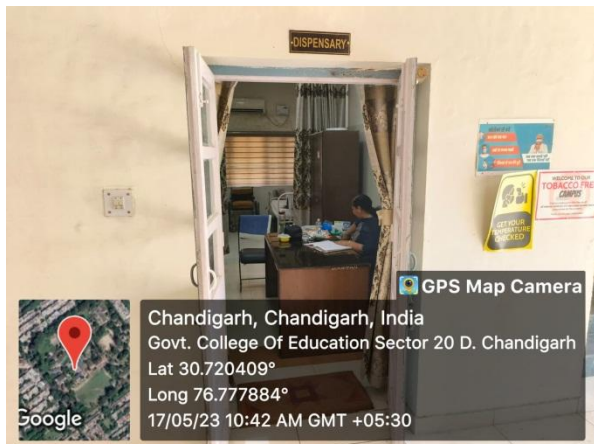

5.1.2 - AVAILABLE STUDENT SUPPORT FACILITIES IN GOVERNMENT COLLEGE OF EDUCATION, SECTOR 20-D, CHANDIGARH

INDEX

Sr. No	Content	Page No.
1	Geo-tagged pictures of student support facilities for students (Vehicle parking, common rooms, first aid room, book bank, drinking water, canteen & toilets)	1-3

Govt. College of Education, Sector-20 D, Chandigarh

Geo-Tagged Pics

Vehicle Parking

Girls Common Room

First aid and Medical aid

Book Bank

Safe Drinking Water

Boys Hostel